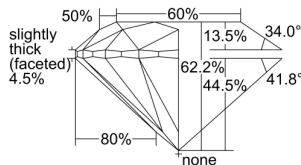

GIA®

FACSIMILE

GIA REPORT 2496176828

Verify this report at GIA.edu

GIA NATURAL DIAMOND DOSSIER®

April 24, 2024
GIA Report Number 2496176828
Shape and Cutting Style ..... Round Brilliant
Measurements ..... 5.91 - 5.94 x 3.68 mm

GRADING RESULTS

Carat Weight ..... 0.80 carat
Color Grade ..... G
Clarity Grade VS1
Cut Grade ..... Excellent

ADDITIONAL GRADING INFORMATION

Polish ..... Excellent
Symmetry ..... Excellent
Fluorescence ..... Medium Blue
Clarity Characteristics ..... Cloud
Inscription(s): GIA 2496176828

PROPORTIONS

Profile to actual proportions

GRADING SCALES

GIA COLOR SCALE	GIA CLARITY SCALE	GIA CUT SCALE	
D	FLAWLESS	EXCELLENT	
E	INTERNALLY FLAWLESS		
F		VVS₁	VERY GOOD
G	VVS₂		
H	VS₁	GOOD	
I	VS₂		
J	SI₁	FAIR	
K	SI₂		
L	I₁	POOR	
M	I₂		
N	I₃		
O			
P			
Q			
R			
S			
T			
U			
V			
W			
X			
Y			
Z