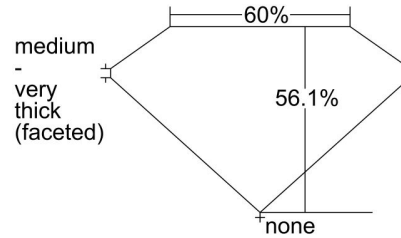

GIA NATURAL DIAMOND GRADING REPORT

April 25, 2024  
 GIA Report Number ..... 2496179377  
 Shape and Cutting Style ..... Oval Brilliant  
 Measurements ..... 10.11 x 6.43 x 3.60 mm

GRADING RESULTS

Carat Weight ..... 1.50 carat  
 Color Grade ..... G  
 Clarity Grade ..... VS1

Profile not to actual proportions

CLARITY CHARACTERISTICS

KEY TO SYMBOLS\*

-  Feather
-  Needle
-  Cloud

\* Red symbols denote internal characteristics (inclusions). Green or black symbols denote external characteristics (blemishes). Diagram is an approximate representation of the diamond, and symbols shown indicate type, position, and approximate size of clarity characteristics. All clarity characteristics may not be shown. Details of finish are not shown.