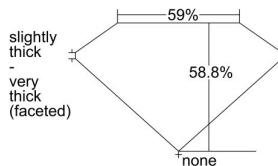

GIA®

FACSIMILE

GIA REPORT 2496183871

Verify this report at GIA.edu

GIA NATURAL DIAMOND DOSSIER®

April 26, 2024
GIA Report Number 2496183871
Shape and Cutting Style ..... Heart Brilliant
Measurements ..... 5.04 x 5.50 x 3.23 mm

GRADING RESULTS

Carat Weight ..... 0.51 carat
Color Grade ..... F
Clarity Grade VS2

ADDITIONAL GRADING INFORMATION

Polish ..... Excellent
Symmetry ..... Very Good
Fluorescence ..... Faint
Clarity Characteristics ..... Crystal, Cloud
Inscription(s): GIA 2496183871

PROPORTIONS

Profile not to actual proportions

GRADING SCALES

GIA COLOR SCALE		GIA CLARITY SCALE	
COLORLESS	D	VERY VERY SLIGHTLY INCLUDED	FLAWLESS
	E		INTERNALLY FLAWLESS
	F		VVS₁
	G		VVS₂
	H		VS₁
	I		VS₂
	J		SI₁
	K		SI₂
	L		I₁
	M		I₂
NEAR COLORLESS	N	SLIGHTLY INCLUDED	I₃
	O		
	P		
	Q		
FAINT	R		
	S		
	T		
	U		
VERY LIGHT	V		
	W		
	X		
	Y		
LIGHT	Z