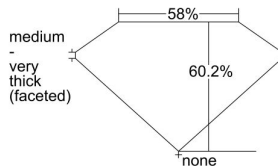

GIA®

FACSIMILE

GIA REPORT 2496186519

Verify this report at GIA.edu

GIA NATURAL DIAMOND DOSSIER®

April 24, 2024
GIA Report Number 2496186519
Shape and Cutting Style ..... Heart Brilliant
Measurements ..... 4.11 x 4.56 x 2.74 mm

GRADING RESULTS

Carat Weight ..... 0.30 carat
Color Grade ..... G
Clarity Grade S11

ADDITIONAL GRADING INFORMATION

Polish ..... Excellent
Symmetry ..... Very Good
Fluorescence ..... None
Clarity Characteristics ..... Crystal, Cloud
Inscription(s): GIA 2496186519

PROPORTIONS

Profile not to actual proportions

GRADING SCALES

GIA COLOR SCALE		GIA CLARITY SCALE			
COLORLESS	D	VERY VERY SLIGHTLY INCLUDED	FLAWLESS		
	E		INTERNALLY FLAWLESS		
	F	VERY SLIGHTLY INCLUDED	VVS₁		
	G		VVS₂		
	H		VS₁		
	NEAR COLORLESS	I	SLIGHTLY INCLUDED	VS₂	
		J		S1₁	
		FAINT	K	INCLUDED	S1₂
			L		I₁
			M		I₂
VERY LIGHT			N	INCLUDED	I₃
			O		
			P		
	Q				
LIGHT	R				
	S				
	T				
	U				
	V				
	Z