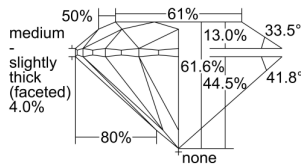

GIA®

FACSIMILE

GIA REPORT 2496195743

Verify this report at GIA.edu

GIA NATURAL DIAMOND DOSSIER®

April 25, 2024
GIA Report Number 2496195743
Shape and Cutting Style ..... Round Brilliant
Measurements ..... 4.79 - 4.83 x 2.96 mm

GRADING RESULTS

Carat Weight ..... 0.42 carat
Color Grade ..... G
Clarity Grade S11
Cut Grade ..... Excellent

ADDITIONAL GRADING INFORMATION

Polish ..... Excellent
Symmetry ..... Excellent
Fluorescence ..... None
Clarity Characteristics ..... Cloud
Inscription(s): GIA 2496195743

PROPORTIONS

Profile to actual proportions

GRADING SCALES

GIA COLOR SCALE	GIA CLARITY SCALE	GIA CUT SCALE	
D	FLAWLESS	EXCELLENT	
E	INTERNALLY FLAWLESS		
F		VVS₁	VERY GOOD
G	VVS₂		
H	VS₁	GOOD	
I	VS₂		
J	S1₁	FAIR	
K	S1₂		
L	I₁	POOR	
M	I₂		
N	I₃		
O			
P			
Q			
R			
S			
T			
U			
V			
W			
X			
Y			
Z