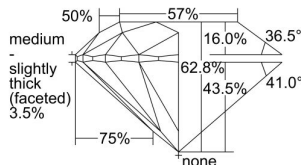

GIA®

FACSIMILE

GIA REPORT 2496217943

Verify this report at GIA.edu

GIA NATURAL DIAMOND DOSSIER®

April 29, 2024
GIA Report Number 2496217943
Shape and Cutting Style ..... Round Brilliant
Measurements ..... 4.66 - 4.69 x 2.93 mm

GRADING RESULTS

Carat Weight ..... 0.39 carat
Color Grade ..... F
Clarity Grade VS1
Cut Grade ..... Excellent

ADDITIONAL GRADING INFORMATION

Polish ..... Excellent
Symmetry ..... Excellent
Fluorescence ..... None
Clarity Characteristics..... Crystal, Cloud, Feather, Pinpoint
Inscription(s): GIA 2496217943

PROPORTIONS

Profile to actual proportions

GRADING SCALES

GIA COLOR SCALE	GIA CLARITY SCALE	GIA CUT SCALE
COLOURLESS D	FLAWLESS	EXCELLENT
E	INTERNALLY FLAWLESS	
F	VVS₁	VERY GOOD
G		
H	VVS₂	GOOD
I	VS₁	
J	VS₂	FAIR
K	SI₁	
L	SI₂	POOR
M	I₁	
N	I₂	
O	I₃	
P		
Q		
R		
S		
T		
U		
V		
W		
X		
Y		
Z