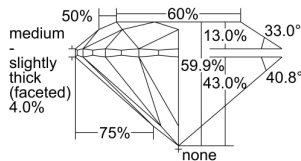

GIA®

FACSIMILE

GIA REPORT 2496233634

Verify this report at GIA.edu

GIA NATURAL DIAMOND DOSSIER®

May 16, 2024
GIA Report Number 2496233634
Shape and Cutting Style ..... Round Brilliant
Measurements ..... 5.11 - 5.15 x 3.07 mm

GRADING RESULTS

Carat Weight ..... 0.50 carat
Color Grade ..... D
Clarity Grade VS2
Cut Grade ..... Excellent

ADDITIONAL GRADING INFORMATION

Polish ..... Excellent
Symmetry ..... Excellent
Fluorescence ..... None
Clarity Characteristics ..... Crystal
Inscription(s): GIA 2496233634

PROPORTIONS

Profile to actual proportions

GRADING SCALES

GIA COLOR SCALE	GIA CLARITY SCALE	GIA CUT SCALE	
D	FLAWLESS	EXCELLENT	
E	INTERNALLY FLAWLESS		
F		VVS₁	VERY GOOD
G	VVS₂		
H	VS₁	GOOD	
I	VS₂		
J	SI₁	FAIR	
K	SI₂		
L	I₁	POOR	
M	I₂		
N	I₃		
O			
P			
Q			
R			
S			
T			
U			
V			
W			
X			
Y			
Z