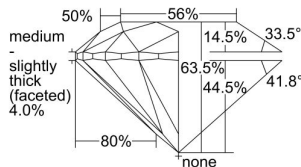

GIA®

FACSIMILE

GIA REPORT 2496233655

Verify this report at GIA.edu

GIA NATURAL DIAMOND DOSSIER®

May 02, 2024
GIA Report Number 2496233655
Shape and Cutting Style ..... Round Brilliant
Measurements ..... 6.22 - 6.26 x 3.96 mm

GRADING RESULTS

Carat Weight ..... 0.94 carat
Color Grade L
Clarity Grade S11
Cut Grade ..... Excellent

ADDITIONAL GRADING INFORMATION

Polish ..... Excellent
Symmetry ..... Excellent
Fluorescence ..... None
Clarity Characteristics..... Cloud, Crystal, Feather
Inscription(s): GIA 2496233655

PROPORTIONS

Profile to actual proportions