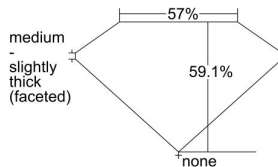

GIA®

FACSIMILE

GIA REPORT 2496233689

Verify this report at gia.edu

GIA NATURAL DIAMOND DOSSIER®

April 30, 2024
GIA Report Number 2496233689
Shape and Cutting Style ..... Heart Brilliant
Measurements ..... 4.83 x 5.74 x 3.39 mm

GRADING RESULTS

Carat Weight ..... 0.54 carat
Color Grade ..... H
Clarity Grade ..... Internally Flawless

ADDITIONAL GRADING INFORMATION

Polish ..... Excellent
Symmetry ..... Excellent
Fluorescence ..... None
Clarity Characteristics ..... Minor Details of Polish
Inscription(s): GIA 2496233689

PROPORTIONS

Profile not to actual proportions

GRADING SCALES

GIA COLOR SCALE		GIA CLARITY SCALE		
NEAR COLORLESS	D	VERY VERY SLIGHTLY INCLUDED	FLAWLESS	
	E		INTERNALLY FLAWLESS	
	F	VERY SLIGHTLY INCLUDED	VVS₁	
	G		VVS₂	
	H		VS₁	
	FAINT	I	SLIGHTLY INCLUDED	VS₂
		J		SI₁
		K	INCLUDED	SI₂
		L		I₁
		M		I₂
N		I₃		
LIGHT	O			
	P			
	Q			
	R			
	S			
	T			
	U			
	V			
	W			
	X			
	Y			
	Z