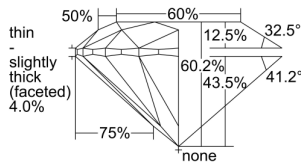

GIA®

FACSIMILE

GIA REPORT 2496237146

Verify this report at GIA.edu

GIA NATURAL DIAMOND DOSSIER®

May 01, 2024
GIA Report Number 2496237146
Shape and Cutting Style ..... Round Brilliant
Measurements ..... 4.46 - 4.47 x 2.69 mm

GRADING RESULTS

Carat Weight ..... 0.33 carat
Color Grade ..... G
Clarity Grade S11
Cut Grade ..... Excellent

ADDITIONAL GRADING INFORMATION

Polish ..... Excellent
Symmetry ..... Excellent
Fluorescence ..... Faint
Clarity Characteristics ..... Feather, Cloud
Inscription(s): GIA 2496237146

PROPORTIONS

GRADING SCALES

GIA COLOR SCALE	GIA CLARITY SCALE	GIA CUT SCALE	
D	FLAWLESS	EXCELLENT	
E	INTERNALLY FLAWLESS		
F		VVS₁	VERY GOOD
G	VVS₂		
H	VS₁	GOOD	
I	VS₂		
J	S1₁	FAIR	
K	S1₂		
L	I₁	POOR	
M	I₂		
N	I₃		
O			
P			
Q			
R			
S			
T			
U			
V			
W			
X			
Y			
Z