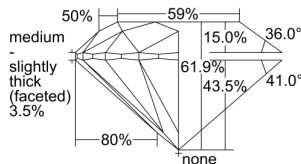

GIA®

FACSIMILE

GIA REPORT 2496239784

Verify this report at GIA.edu

GIA NATURAL DIAMOND DOSSIER®

May 10, 2024
GIA Report Number **2496239784**
Shape and Cutting Style ..... **Round Brilliant**
Measurements ..... **5.90 - 5.95 x 3.67 mm**

GRADING RESULTS

Carat Weight ..... **0.80 carat**
Color Grade ..... **G**
Clarity Grade **S11**
Cut Grade ..... **Excellent**

ADDITIONAL GRADING INFORMATION

Polish ..... **Excellent**
Symmetry ..... **Excellent**
Fluorescence ..... **None**
Clarity Characteristics..... **Cloud, Crystal**
Inscription(s): **GIA 2496239784**

PROPORTIONS

Profile to actual proportions