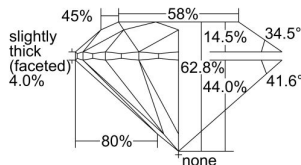

GIA®

FACSIMILE

GIA REPORT 2496243004

Verify this report at gia.edu

GIA NATURAL DIAMOND DOSSIER®

May 06, 2024
GIA Report Number 2496243004
Shape and Cutting Style ..... Round Brilliant
Measurements ..... 5.80 - 5.83 x 3.66 mm

GRADING RESULTS

Carat Weight ..... 0.76 carat
Color Grade ..... D
Clarity Grade VS1
Cut Grade ..... Excellent

ADDITIONAL GRADING INFORMATION

Polish ..... Excellent
Symmetry ..... Excellent
Fluorescence ..... Medium Blue
Clarity Characteristics ..... Crystal, Pinpoint
Inscription(s): GIA 2496243004

PROPORTIONS

GRADING SCALES

GIA COLOR SCALE

COLORESS	D
	E
	F
	G
	H
	I
	J
NEAR COLORESS	K
	L
FAIN	M
	N
	O
	P
	Q
VERY LIGHT	R
	S
	T
	U
	V
	W
	X
	Y
LIGHT	Z

GIA CLARITY SCALE

FLAWLESS	INTERNAL FLAWLESS	
		EXCELLENT
VERY VERY SLIGHTLY INCLUDED	VVS₁	VERY GOOD
VERY SLIGHTLY INCLUDED	VVS₂	
SLIGHTLY INCLUDED	VS₁	GOOD
	VS₂	
INCLUDED	SI₁	FAIR
	SI₂	
INCLUDED	I₁	POOR
	I₂	
	I₃