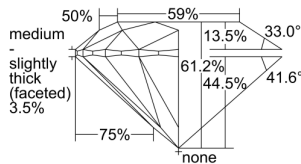

GIA®

FACSIMILE

GIA REPORT 2496253084

Verify this report at GIA.edu

GIA NATURAL DIAMOND DOSSIER®

May 09, 2024
GIA Report Number 2496253084
Shape and Cutting Style ..... Round Brilliant
Measurements ..... 4.47 - 4.49 x 2.74 mm

GRADING RESULTS

Carat Weight ..... 0.33 carat
Color Grade ..... E
Clarity Grade VVS1
Cut Grade ..... Excellent

ADDITIONAL GRADING INFORMATION

Polish ..... Excellent
Symmetry ..... Excellent
Fluorescence ..... Medium Blue
Clarity Characteristics ..... Pinpoint, Surface Graining
Inscription(s): GIA 2496253084

PROPORTIONS

Profile to actual proportions

GRADING SCALES

GIA COLOR SCALE	GIA CLARITY SCALE	GIA CUT SCALE	
D	FLAWLESS	EXCELLENT	
E	INTERNALLY FLAWLESS		
F		VVS₁	VERY GOOD
G	VVS₂		
H	VS₁	GOOD	
I	VS₂		
J	SI₁	FAIR	
K	SI₂		
L	I₁	POOR	
M	I₂		
N	I₃		
O			
P			
Q			
R			
S			
T			
U			
V			
W			
X			
Y			
Z