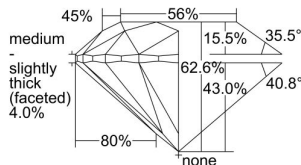

GIA®

FACSIMILE

GIA REPORT 2496254726

Verify this report at GIA.edu

GIA NATURAL DIAMOND DOSSIER®

May 02, 2024
GIA Report Number 2496254726
Shape and Cutting Style ..... Round Brilliant
Measurements ..... 4.92 - 4.94 x 3.08 mm

GRADING RESULTS

Carat Weight ..... 0.46 carat
Color Grade ..... H
Clarity Grade S11
Cut Grade ..... Excellent

ADDITIONAL GRADING INFORMATION

Polish ..... Excellent
Symmetry ..... Excellent
Fluorescence ..... None
Clarity Characteristics ..... Crystal
Inscription(s): GIA 2496254726

PROPORTIONS

Profile to actual proportions