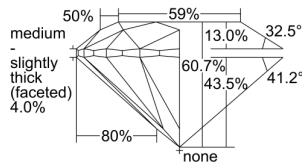

GIA®

FACSIMILE

GIA REPORT

2496266839

Verify this report at GIA.edu

GIA NATURAL DIAMOND DOSSIER®

May 03, 2024
GIA Report Number 2496266839
Shape and Cutting Style ..... Round Brilliant
Measurements ..... 4.03 - 4.05 x 2.45 mm

GRADING RESULTS

Carat Weight ..... 0.24 carat
Color Grade ..... F
Clarity Grade VS1
Cut Grade ..... Excellent

ADDITIONAL GRADING INFORMATION

Polish ..... Excellent
Symmetry ..... Excellent
Fluorescence ..... None
Clarity Characteristics ..... Crystal, Cloud, Pinpoint
Inscription(s): GIA 2496266839

PROPORTIONS

Profile to actual proportions

GRADING SCALES

GIA COLOR SCALE	GIA CLARITY SCALE	GIA CUT SCALE	
D	FLAWLESS	EXCELLENT	
E	INTERNALLY FLAWLESS		
F		VVS₁	VERY GOOD
G	VVS₂		
H	VS₁	GOOD	
I	VS₂		
J	SI₁	FAIR	
K	SI₂		
L	I₁	POOR	
M	I₂		
N	I₃		
O			
P			
Q			
R			
S			
T			
U			
V			
W			
X			
Y			
Z