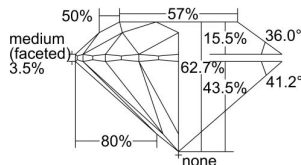

GIA®

FACSIMILE

GIA REPORT 2496268884

Verify this report at GIA.edu

GIA NATURAL DIAMOND DOSSIER®

May 10, 2024
GIA Report Number **2496268884**
Shape and Cutting Style ..... **Round Brilliant**
Measurements ..... **4.50 - 4.52 x 2.83 mm**

GRADING RESULTS

Carat Weight ..... **0.35 carat**
Color Grade ..... **H**
Clarity Grade ..... **Internally Flawless**
Cut Grade ..... **Excellent**

ADDITIONAL GRADING INFORMATION

Polish ..... **Excellent**
Symmetry ..... **Excellent**
Fluorescence ..... **None**
Clarity Characteristics..... **Minor Details of Polish**
Inscription(s): **GIA 2496268884**

PROPORTIONS

Profile to actual proportions

GRADING SCALES

GIA COLOR SCALE

COLORESS	D
	E
	F
	G
	H
	I
	J
NEAR COLORESS	K
	L
FANIT	M
	N
	O
	P
	Q
VERY LIGHT	R
	S
	T
	U
	V
	W
	X
	Y
LIGHT	Z

GIA CLARITY SCALE

VERY VERY SLIGHTLY INCLUDED	FLAWLESS
	INTERNALLY FLAWLESS
VERY SLIGHTLY INCLUDED	VVS₁
	VVS₂
SLIGHTLY INCLUDED	VS₁
	VS₂
INCLUDED	SI₁
	SI₂
	I₁
	I₂
	I₃

GIA CUT SCALE

EXCELLENT
VERY GOOD
GOOD
FAIR
POOR