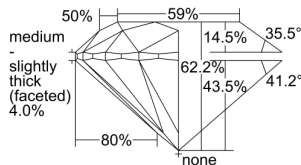

GIA®

FACSIMILE

GIA REPORT 2496269254

Verify this report at GIA.edu

GIA NATURAL DIAMOND DOSSIER®

May 03, 2024
GIA Report Number 2496269254
Shape and Cutting Style ..... Round Brilliant
Measurements ..... 4.43 - 4.47 x 2.77 mm

GRADING RESULTS

Carat Weight ..... 0.34 carat
Color Grade ..... F
Clarity Grade VS2
Cut Grade ..... Excellent

ADDITIONAL GRADING INFORMATION

Polish ..... Excellent
Symmetry ..... Excellent
Fluorescence ..... None
Clarity Characteristics ..... Crystal, Cloud
Inscription(s): GIA 2496269254

PROPORTIONS

Profile to actual proportions

GRADING SCALES

GIA COLOR SCALE	GIA CLARITY SCALE	GIA CUT SCALE	
D	FLAWLESS	EXCELLENT	
E	INTERNALLY FLAWLESS		
F		VVS₁	VERY GOOD
G	VVS₂		
H	VS₁	GOOD	
I	VS₂		
J	SI₁	FAIR	
K	SI₂		
L	I₁	POOR	
M	I₂		
N	I₃		
O			
P			
Q			
R			
S			
T			
U			
V			
W			
X			
Y			
Z