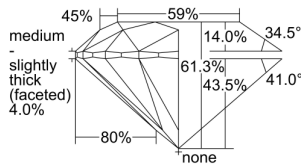

GIA®

FACSIMILE

GIA REPORT 2496278412

Verify this report at GIA.edu

GIA NATURAL DIAMOND DOSSIER®

May 06, 2024
GIA Report Number **2496278412**
Shape and Cutting Style ..... **Round Brilliant**
Measurements ..... **5.11 - 5.13 x 3.14 mm**

GRADING RESULTS

Carat Weight ..... **0.50 carat**
Color Grade ..... **E**
Clarity Grade **VS1**
Cut Grade ..... **Excellent**

ADDITIONAL GRADING INFORMATION

Polish ..... **Excellent**
Symmetry ..... **Excellent**
Fluorescence ..... **Faint**
Clarity Characteristics..... **Crystal, Needle, Cloud, Pinpoint**
Inspection(s): GIA 2496278412

PROPORTIONS

Profile to actual proportions

GRADING SCALES

GIA COLOR SCALE

COLORLESS	D
	E
	F
	G
	H
	I
	J
NEAR COLORLESS	K
	L
	M
	N
	O
	P
	Q
	R
	S
	T
	U
	V
	W
	X
	Y
	Z

GIA CLARITY SCALE

VERY VERY SLIGHTLY INCLUDED	FLAWLESS
	INTERNALLY FLAWLESS
VERY SLIGHTLY INCLUDED	VVS₁
	VVS₂
SLIGHTLY INCLUDED	VS₁
	VS₂
INCLUDED	SI₁
	SI₂
	I₁
	I₂
	I₃

GIA CUT SCALE

EXCELLENT
VERY GOOD
GOOD
FAIR
POOR