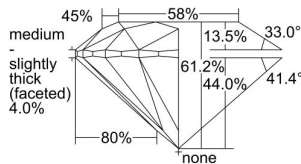

GIA®

FACSIMILE

GIA REPORT 2496283730

Verify this report at GIA.edu

GIA NATURAL DIAMOND DOSSIER®

May 08, 2024
GIA Report Number 2496283730
Shape and Cutting Style ..... Round Brilliant
Measurements ..... 4.78 - 4.80 x 2.93 mm

GRADING RESULTS

Carat Weight ..... 0.41 carat
Color Grade ..... D
Clarity Grade VS1
Cut Grade ..... Excellent

ADDITIONAL GRADING INFORMATION

Polish ..... Excellent
Symmetry ..... Excellent
Fluorescence ..... None
Clarity Characteristics..... Crystal, Pinpoint, Needle
Inscription(s): GIA 2496283730

PROPORTIONS

Profile to actual proportions

GRADING SCALES

GIA COLOR SCALE	GIA CLARITY SCALE	GIA CUT SCALE
D	FLAWLESS	EXCELLENT
E	FLAWLESS	
F	INTERNALLY FLAWLESS	VERY GOOD
G	FLAWLESS	
H	VVS₁	GOOD
I	VVS₂	
J	VS₁	FAIR
K	VS₂	
L	SI₁	POOR
M	SI₂	
N	I₁	
O	I₂	
P	I₃	
Q		
R		
S		
T		
U		
V		
W		
X		
Y		
Z