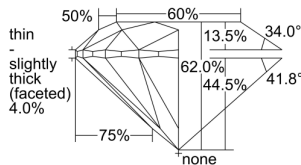

GIA®

FACSIMILE

GIA REPORT 2496286326

Verify this report at GIA.edu

GIA NATURAL DIAMOND DOSSIER®

May 14, 2024
GIA Report Number 2496286326
Shape and Cutting Style ..... Round Brilliant
Measurements ..... 4.89 - 4.91 x 3.04 mm

GRADING RESULTS

Carat Weight ..... 0.45 carat
Color Grade ..... J
Clarity Grade VS1
Cut Grade ..... Excellent

ADDITIONAL GRADING INFORMATION

Polish ..... Excellent
Symmetry ..... Very Good
Fluorescence ..... None
Clarity Characteristics ..... Crystal, Cloud, Pinpoint
Inscription(s): GIA 2496286326

PROPORTIONS

Profile to actual proportions