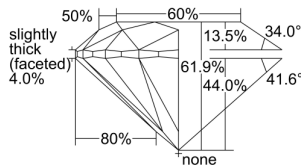

GIA®

FACSIMILE

GIA REPORT 2496287236

Verify this report at GIA.edu

GIA NATURAL DIAMOND DOSSIER®

May 14, 2024
GIA Report Number 2496287236
Shape and Cutting Style ..... Round Brilliant
Measurements ..... 4.94 - 4.96 x 3.06 mm

GRADING RESULTS

Carat Weight ..... 0.46 carat
Color Grade ..... J
Clarity Grade VVS2
Cut Grade ..... Excellent

ADDITIONAL GRADING INFORMATION

Polish ..... Excellent
Symmetry ..... Excellent
Fluorescence ..... Faint
Clarity Characteristics ..... Pinpoint
Inscription(s): GIA 2496287236

PROPORTIONS

Profile to actual proportions