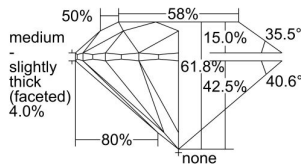

GIA®

FACSIMILE

GIA REPORT 2496287642

Verify this report at GIA.edu

GIA NATURAL DIAMOND DOSSIER®

May 14, 2024
GIA Report Number 2496287642
Shape and Cutting Style ..... Round Brilliant
Measurements ..... 4.25 - 4.30 x 2.64 mm

GRADING RESULTS

Carat Weight ..... 0.30 carat
Color Grade I
Clarity Grade VS1
Cut Grade ..... Excellent

ADDITIONAL GRADING INFORMATION

Polish ..... Excellent
Symmetry ..... Very Good
Fluorescence ..... Strong Blue
Clarity Characteristics ..... Crystal
Inscription(s): GIA 2496287642

PROPORTIONS

Profile to actual proportions

GRADING SCALES

GIA COLOR SCALE	GIA CLARITY SCALE	GIA CUT SCALE	
D	FLAWLESS	EXCELLENT	
E	INTERNALLY FLAWLESS		
F		VVS₁	VERY GOOD
G	VVS₂		
H	VS₁	GOOD	
I	VS₂		
J	SI₁	FAIR	
K	SI₂		
L	I₁	POOR	
M	I₂		
N	I₃		
O			
P			
Q			
R			
S			
T			
U			
V			
W			
X			
Y			
Z