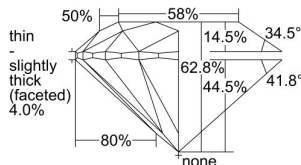

GIA®

FACSIMILE

GIA REPORT 2496289478

Verify this report at GIA.edu

GIA NATURAL DIAMOND DOSSIER®

May 08, 2024
GIA Report Number 2496289478
Shape and Cutting Style ..... Round Brilliant
Measurements ..... 4.26 - 4.29 x 2.69 mm

GRADING RESULTS

Carat Weight ..... 0.30 carat
Color Grade ..... H
Clarity Grade VVS1
Cut Grade ..... Excellent

ADDITIONAL GRADING INFORMATION

Polish ..... Excellent
Symmetry ..... Very Good
Fluorescence ..... None
Clarity Characteristics ..... Cloud, Pinpoint, Feather
Inscription(s): GIA 2496289478

PROPORTIONS

Profile to actual proportions