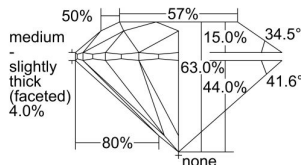

GIA®

FACSIMILE

GIA REPORT 2496290776

Verify this report at GIA.edu

GIA NATURAL DIAMOND DOSSIER®

May 14, 2024
GIA Report Number 2496290776
Shape and Cutting Style ..... Round Brilliant
Measurements ..... 5.13 - 5.16 x 3.24 mm

GRADING RESULTS

Carat Weight ..... 0.53 carat
Color Grade L
Clarity Grade VS1
Cut Grade ..... Excellent

ADDITIONAL GRADING INFORMATION

Polish ..... Excellent
Symmetry ..... Excellent
Fluorescence ..... Medium Blue
Clarity Characteristics ..... Cloud, Needle
Inscription(s): GIA 2496290776

PROPORTIONS

Profile to actual proportions

GRADING SCALES

GIA COLOR SCALE	GIA CLARITY SCALE	GIA CUT SCALE	
D	FLAWLESS	EXCELLENT	
E	INTERNALLY FLAWLESS		
F		VVS₁	VERY GOOD
G	VVS₂		
H	VS₁	GOOD	
I	VS₂		
J	SI₁	FAIR	
K	SI₂		
L	I₁	POOR	
M	I₂		
N	I₃		
O			
P			
Q			
R			
S			
T			
U			
V			
W			
X			
Y			
Z