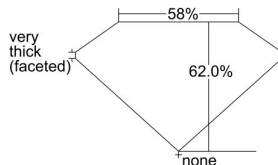

GIA®

FACSIMILE

GIA REPORT 2496307684

Verify this report at GIA.edu

GIA NATURAL DIAMOND DOSSIER®

May 14, 2024
GIA Report Number 2496307684
Shape and Cutting Style ..... Pear Brilliant
Measurements ..... 7.35 x 4.67 x 2.90 mm

GRADING RESULTS

Carat Weight ..... 0.60 carat
Color Grade ..... F
Clarity Grade VS1

ADDITIONAL GRADING INFORMATION

Polish ..... Very Good
Symmetry ..... Very Good
Fluorescence ..... None
Clarity Characteristics ..... Crystal, Pinpoint
Inscription(s): GIA 2496307684

PROPORTIONS

Profile not to actual proportions

GRADING SCALES

GIA COLOR SCALE		GIA CLARITY SCALE			
COLORLESS	D	VERY VERY SLIGHTLY INCLUDED	FLAWLESS		
	E		INTERNALLY FLAWLESS		
	F	VERY SLIGHTLY INCLUDED	VVS₁		
	G		VVS₂		
	H		VS₁		
	NEAR COLORLESS	I	SLIGHTLY INCLUDED	VS₂	
		J		SI₁	
		FAINT	K	INCLUDED	SI₂
			L		I₁
			M		I₂
VERT LIGHT	N	LIGHT	I₃		
	O				
	P				
	Q				
	R				
	S				
	T