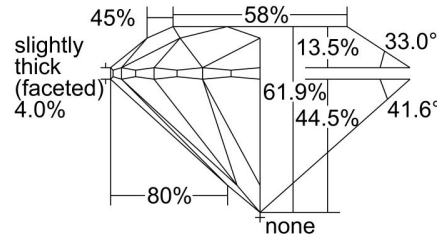

GIA NATURAL DIAMOND GRADING REPORT

May 10, 2024
 GIA Report Number 2496309460
 Shape and Cutting Style Round Brilliant
 Measurements 6.54 - 6.59 x 4.06 mm

GRADING RESULTS

Carat Weight 1.07 carat
 Color Grade H
 Clarity Grade VVS1
 Cut Grade Excellent

ADDITIONAL GRADING INFORMATION

Polish Excellent
 Symmetry Excellent
 Fluorescence None
 Inscription(s): GIA 2496309460

PROPORTIONS

Profile to actual proportions

CLARITY CHARACTERISTICS

KEY TO SYMBOLS*

- Pinpoint

* Red symbols denote internal characteristics (inclusions). Green or black symbols denote external characteristics (blemishes). Diagram is an approximate representation of the diamond, and symbols shown indicate type, position, and approximate size of clarity characteristics. All clarity characteristics may not be shown. Details of finish are not shown.