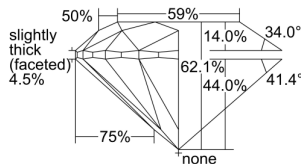

GIA®

FACSIMILE

GIA REPORT 2496323746

Verify this report at GIA.edu

GIA NATURAL DIAMOND DOSSIER®

May 10, 2024
GIA Report Number 2496323746
Shape and Cutting Style ..... Round Brilliant
Measurements ..... 4.35 - 4.38 x 2.71 mm

GRADING RESULTS

Carat Weight ..... 0.32 carat
Color Grade ..... G
Clarity Grade S11
Cut Grade ..... Excellent

ADDITIONAL GRADING INFORMATION

Polish ..... Excellent
Symmetry ..... Excellent
Fluorescence ..... None
Clarity Characteristics ..... Crystal, Cloud
Inscription(s): GIA 2496323746

PROPORTIONS

Profile to actual proportions