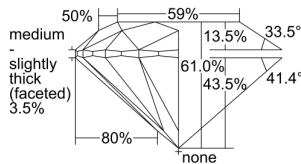

GIA®

FACSIMILE

GIA REPORT 2496333793

Verify this report at GIA.edu

GIA NATURAL DIAMOND DOSSIER®

May 14, 2024
GIA Report Number 2496333793
Shape and Cutting Style ..... Round Brilliant
Measurements ..... 5.09 - 5.13 x 3.12 mm

GRADING RESULTS

Carat Weight ..... 0.50 carat
Color Grade ..... G
Clarity Grade S11
Cut Grade ..... Excellent

ADDITIONAL GRADING INFORMATION

Polish ..... Excellent
Symmetry ..... Excellent
Fluorescence ..... None
Clarity Characteristics ..... Crystal, Cloud, Feather
Inscription(s): GIA 2496333793

PROPORTIONS

Profile to actual proportions

GRADING SCALES

GIA COLOR SCALE	GIA CLARITY SCALE	GIA CUT SCALE	
D	FLAWLESS	EXCELLENT	
E	INTERNALLY FLAWLESS		
F		VVS₁	VERY GOOD
G	VVS₂		
H	VS₁	GOOD	
I	VS₂		
J	S1₁	FAIR	
K	S1₂		
L	I₁	POOR	
M	I₂		
N	I₃		
O			
P			
Q			
R			
S			
T			
U			
V			
W			
X			
Y			
Z