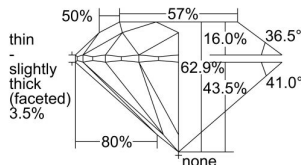

GIA®

FACSIMILE

GIA REPORT 2496336591

Verify this report at GIA.edu

GIA NATURAL DIAMOND DOSSIER®

May 14, 2024
GIA Report Number 2496336591
Shape and Cutting Style ..... Round Brilliant
Measurements ..... 5.34 - 5.38 x 3.37 mm

GRADING RESULTS

Carat Weight ..... 0.60 carat
Color Grade ..... D
Clarity Grade S11
Cut Grade ..... Excellent

ADDITIONAL GRADING INFORMATION

Polish ..... Excellent
Symmetry ..... Excellent
Fluorescence ..... Medium Blue
Clarity Characteristics ..... Cloud
Inscription(s): GIA 2496336591

PROPORTIONS

Profile to actual proportions