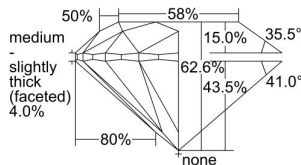

GIA®

FACSIMILE

GIA REPORT 2496342032

Verify this report at GIA.edu

GIA NATURAL DIAMOND DOSSIER®

May 21, 2024
GIA Report Number 2496342032
Shape and Cutting Style ..... Round Brilliant
Measurements ..... 4.87 - 4.91 x 3.06 mm

GRADING RESULTS

Carat Weight ..... 0.45 carat
Color Grade L
Clarity Grade VS1
Cut Grade ..... Excellent

ADDITIONAL GRADING INFORMATION

Polish ..... Excellent
Symmetry ..... Excellent
Fluorescence ..... Faint
Clarity Characteristics ..... Cloud, Crystal, Needle
Inscription(s): GIA 2496342032

PROPORTIONS

Profile to actual proportions

GRADING SCALES

GIA COLOR SCALE	GIA CLARITY SCALE	GIA CUT SCALE
COLOURLESS	FLAWLESS	EXCELLENT
D	FLAWLESS	
E	FLAWLESS	VERY GOOD
F	FLAWLESS	
G	FLAWLESS	
H	FLAWLESS	
NEAR COLOURLESS	VVS₁	VERY GOOD
I	VVS₂	
J	VS₁	GOOD
K	VS₂	
L	VS₁	FAIR
M	VS₂	
N	SI₁	
O	SI₂	
P	I₁	POOR
VERY LIGHT	I₂	
Q	I₃	
R		
S		
T		
U		
V		
W		
X		
Y		
Z