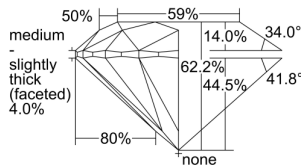

GIA®

FACSIMILE

GIA REPORT 2496343081

Verify this report at GIA.edu

GIA NATURAL DIAMOND DOSSIER®

May 13, 2024
GIA Report Number 2496343081
Shape and Cutting Style ..... Round Brilliant
Measurements ..... 4.38 - 4.40 x 2.73 mm

GRADING RESULTS

Carat Weight ..... 0.32 carat
Color Grade ..... D
Clarity Grade VS2
Cut Grade ..... Excellent

ADDITIONAL GRADING INFORMATION

Polish ..... Excellent
Symmetry ..... Excellent
Fluorescence ..... None
Clarity Characteristics ..... Cloud, Crystal
Inscription(s): GIA 2496343081

PROPORTIONS

Profile to actual proportions

GRADING SCALES

GIA COLOR SCALE

COLORLESS	D
	E
	F
	G
	H
	I
	J
NEAR COLORLESS	K
	L
Faint	M
	N
	O
	P
	R
	S
	T
	U
	V
	W
	X
	Y
Light	Z

GIA CLARITY SCALE

FLAWLESS	VERY VERY SLIGHTLY INCLUDED	VS₁	
			VS₂
INTERNALLY FLAWLESS	VERY SLIGHTLY INCLUDED	SI₁	
		SI₂	
VVS₁	SLIGHTLY INCLUDED	I₁	
		I₂	
		I₃	

GIA CUT SCALE

EXCELLENT
VERY GOOD
GOOD
FAIR
POOR