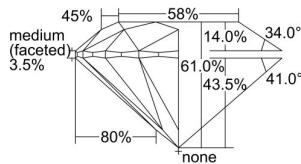

GIA®

FACSIMILE

GIA REPORT 2496344129

Verify this report at GIA.edu

GIA NATURAL DIAMOND DOSSIER®

May 13, 2024
GIA Report Number 2496344129
Shape and Cutting Style ..... Round Brilliant
Measurements ..... 5.21 - 5.24 x 3.19 mm

GRADING RESULTS

Carat Weight ..... 0.53 carat
Color Grade ..... G
Clarity Grade VS1
Cut Grade ..... Excellent

ADDITIONAL GRADING INFORMATION

Polish ..... Excellent
Symmetry ..... Excellent
Fluorescence ..... None
Clarity Characteristics ..... Crystal, Cloud
Inscription(s): GIA 2496344129

PROPORTIONS

Profile to actual proportions

GRADING SCALES

GIA COLOR SCALE

COLORLESS	D
	E
	F
	G
	H
	I
	J
NEAR COLORLESS	K
	L
FAIN	M
	N
	O
	P
	Q
VERY LIGHT	R
	S
	T
	U
	V
	W
	X
	Y
LIGHT	Z

GIA CLARITY SCALE

FLAWLESS	INTERNAL FLAWLESS	
		EXCELLENT
VERY VERY SLIGHTLY INCLUDED	VVS₁	
	VVS₂	
VERY SLIGHTLY INCLUDED	VS₁	
	VS₂	
SLIGHTLY INCLUDED	SI₁	
	SI₂	
INCLUDED	I₁	
	I₂	
	I₃	

GIA CUT SCALE

EXCELLENT
VERY GOOD
GOOD
FAIR
POOR