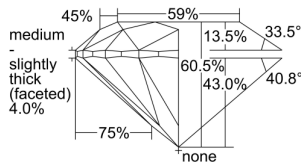

GIA®

FACSIMILE

GIA REPORT 2496346054

Verify this report at GIA.edu

GIA NATURAL DIAMOND DOSSIER®

May 15, 2024
GIA Report Number 2496346054
Shape and Cutting Style ..... Round Brilliant
Measurements ..... 4.31 - 4.34 x 2.62 mm

GRADING RESULTS

Carat Weight ..... 0.30 carat
Color Grade I
Clarity Grade VVS2
Cut Grade ..... Excellent

ADDITIONAL GRADING INFORMATION

Polish ..... Excellent
Symmetry ..... Excellent
Fluorescence ..... Faint
Clarity Characteristics..... Pinpoint, Indented Natural
Inscription(s): GIA 2496346054

PROPORTIONS

Profile to actual proportions

GRADING SCALES

GIA COLOR SCALE	GIA CLARITY SCALE	GIA CUT SCALE	
D	FLAWLESS	EXCELLENT	
E	INTERNALLY FLAWLESS		
F		VVS₁	VERY GOOD
G	VVS₂		
H	VS₁	GOOD	
I	VS₂		
J	SI₁	FAIR	
K	SI₂		
L	I₁	POOR	
M	I₂		
N	I₃		
O			
P			
Q			
R			
S			
T			
U			
V			
W			
X			
Y			
Z