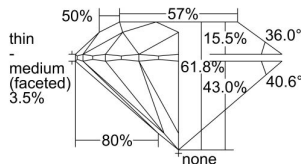

GIA®

FACSIMILE

GIA REPORT 2496346216

Verify this report at GIA.edu

GIA NATURAL DIAMOND DOSSIER®

May 14, 2024
GIA Report Number 2496346216
Shape and Cutting Style ..... Round Brilliant
Measurements ..... 4.86 - 4.90 x 3.02 mm

GRADING RESULTS

Carat Weight ..... 0.44 carat
Color Grade ..... G
Clarity Grade VS2
Cut Grade ..... Excellent

ADDITIONAL GRADING INFORMATION

Polish ..... Excellent
Symmetry ..... Excellent
Fluorescence ..... None
Clarity Characteristics ..... Crystal, Cloud
Inscription(s): GIA 2496346216

PROPORTIONS

Profile to actual proportions

GRADING SCALES

GIA COLOR SCALE	GIA CLARITY SCALE	GIA CUT SCALE	
D	FLAWLESS	EXCELLENT	
E	INTERNALLY FLAWLESS		
F		VVS₁	VERY GOOD
G	VVS₂		
H	VS₁	GOOD	
I	VS₂		
J	SI₁	FAIR	
K	SI₂		
L	I₁	POOR	
M	I₂		
N	I₃		
O			
P			
Q			
R			
S			
T			
U			
V			
W			
X			
Y			
Z