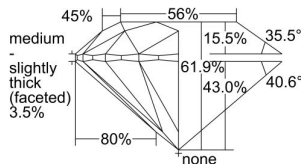

GIA®

FACSIMILE

GIA REPORT 2496352535

Verify this report at GIA.edu

GIA NATURAL DIAMOND DOSSIER®

May 15, 2024
GIA Report Number 2496352535
Shape and Cutting Style ..... Round Brilliant
Measurements ..... 5.77 - 5.81 x 3.59 mm

GRADING RESULTS

Carat Weight ..... 0.74 carat
Color Grade ..... G
Clarity Grade S11
Cut Grade ..... Excellent

ADDITIONAL GRADING INFORMATION

Polish ..... Excellent
Symmetry ..... Excellent
Fluorescence ..... None
Clarity Characteristics ..... Crystal, Cloud
Inscription(s): GIA 2496352535

PROPORTIONS

Profile to actual proportions

GRADING SCALES

GIA COLOR SCALE	GIA CLARITY SCALE	GIA CUT SCALE
D	FLAWLESS	EXCELLENT
E	INTERNALLY FLAWLESS	
F	VVS₁	VERY GOOD
G		
H	VS₁	GOOD
I		
J	VS₂	FAIR
K		
L	SI₁	POOR
M		
N	I₁	
O		
P	I₂	
Q		
R	I₃	
S		
T		
U		
V		
W		
X		
Y		
Z