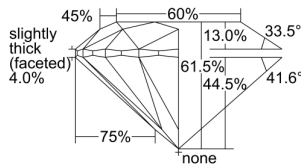

GIA®

FACSIMILE

GIA REPORT 2496355259

Verify this report at GIA.edu

GIA NATURAL DIAMOND DOSSIER®

May 17, 2024
GIA Report Number 2496355259
Shape and Cutting Style ..... Round Brilliant
Measurements ..... 5.69 - 5.73 x 3.51 mm

GRADING RESULTS

Carat Weight ..... 0.70 carat
Color Grade ..... E
Clarity Grade VVS2
Cut Grade ..... Excellent

ADDITIONAL GRADING INFORMATION

Polish ..... Excellent
Symmetry ..... Excellent
Fluorescence ..... Medium Blue
Clarity Characteristics ..... Pinpoint
Inscription(s): GIA 2496355259

PROPORTIONS

Profile to actual proportions