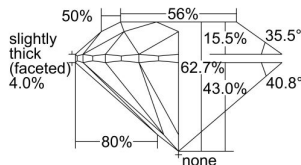

GIA®

FACSIMILE

GIA REPORT 2496371321

Verify this report at GIA.edu

GIA NATURAL DIAMOND DOSSIER®

May 23, 2024
GIA Report Number 2496371321
Shape and Cutting Style ..... Round Brilliant
Measurements ..... 5.69 - 5.71 x 3.57 mm

GRADING RESULTS

Carat Weight ..... 0.72 carat
Color Grade ..... E
Clarity Grade S11
Cut Grade ..... Excellent

ADDITIONAL GRADING INFORMATION

Polish ..... Excellent
Symmetry ..... Excellent
Fluorescence ..... None
Clarity Characteristics ..... Cloud, Feather
Inscription(s): GIA 2496371321

PROPORTIONS

Profile to actual proportions

GRADING SCALES

GIA COLOR SCALE	GIA CLARITY SCALE	GIA CUT SCALE	
D	FLAWLESS	EXCELLENT	
E	INTERNALLY FLAWLESS		
F		VVS₁	VERY GOOD
G	VVS₂		
H	VS₁	GOOD	
I	VS₂		
J	S1₁	FAIR	
K	S1₂		
L	I₁	POOR	
M	I₂		
N	I₃		
O			
P			
Q			
R			
S			
T			
U			
V			
W			
X			
Y			
Z