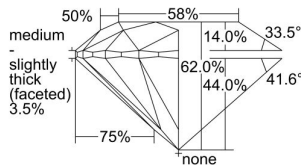

GIA®

FACSIMILE

GIA REPORT 2496376478

Verify this report at GIA.edu

GIA NATURAL DIAMOND DOSSIER®

May 23, 2024
GIA Report Number 2496376478
Shape and Cutting Style ..... Round Brilliant
Measurements ..... 5.22 - 5.24 x 3.24 mm

GRADING RESULTS

Carat Weight ..... 0.54 carat
Color Grade ..... F
Clarity Grade VS1
Cut Grade ..... Excellent

ADDITIONAL GRADING INFORMATION

Polish ..... Excellent
Symmetry ..... Excellent
Fluorescence ..... None
Clarity Characteristics ..... Needle, Cloud, Pinpoint
Inscription(s): GIA 2496376478

PROPORTIONS

Profile to actual proportions

GRADING SCALES

GIA COLOR SCALE	GIA CLARITY SCALE	GIA CUT SCALE	
D	FLAWLESS	EXCELLENT	
E	INTERNALLY FLAWLESS		
F		VVS₁	VERY GOOD
G	VVS₂		
H	VS₁	GOOD	
I	VS₂		
J	SI₁	FAIR	
K	SI₂		
L	I₁	POOR	
M	I₂		
N	I₃		
O			
P			
Q			
R			
S			
T			
U			
V			
W			
X			
Y			
Z