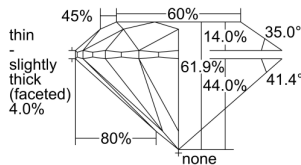

GIA®

FACSIMILE

GIA REPORT 2496377496

Verify this report at GIA.edu

GIA NATURAL DIAMOND DOSSIER®

May 16, 2024
GIA Report Number 2496377496
Shape and Cutting Style ..... Round Brilliant
Measurements ..... 4.57 - 4.60 x 2.84 mm

GRADING RESULTS

Carat Weight ..... 0.37 carat
Color Grade ..... F
Clarity Grade VS1
Cut Grade ..... Excellent

ADDITIONAL GRADING INFORMATION

Polish ..... Excellent
Symmetry ..... Excellent
Fluorescence ..... None
Clarity Characteristics ..... Cloud, Pinpoint
Inscription(s): GIA 2496377496

PROPORTIONS

Profile to actual proportions