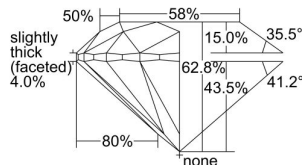

GIA®

FACSIMILE

GIA REPORT 2496381364

Verify this report at GIA.edu

GIA NATURAL DIAMOND DOSSIER®

May 16, 2024
GIA Report Number 2496381364
Shape and Cutting Style ..... Round Brilliant
Measurements ..... 4.23 - 4.26 x 2.67 mm

GRADING RESULTS

Carat Weight ..... 0.30 carat
Color Grade ..... H
Clarity Grade VS1
Cut Grade ..... Excellent

ADDITIONAL GRADING INFORMATION

Polish ..... Excellent
Symmetry ..... Excellent
Fluorescence ..... None
Clarity Characteristics ..... Knot
Inscription(s): GIA 2496381364

PROPORTIONS

Profile to actual proportions

GRADING SCALES

GIA COLOR SCALE	GIA CLARITY SCALE	GIA CUT SCALE	
D	FLAWLESS	EXCELLENT	
E	INTERNALLY FLAWLESS		
F		VVS₁	VERY GOOD
G	VVS₂		
H	VS₁	GOOD	
I	VS₂		
J	SI₁	FAIR	
K	SI₂		
L	I₁	POOR	
M	I₂		
N	I₃		
O			
P			
Q			
R			
S			
T			
U			
V			
W			
X			
Y			
Z