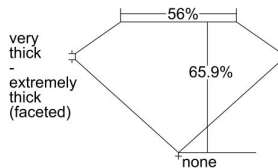

GIA®

FACSIMILE

GIA REPORT 2496382941

Verify this report at GIA.edu

GIA NATURAL DIAMOND DOSSIER®

May 22, 2024
GIA Report Number 2496382941
Shape and Cutting Style ..... Oval Brilliant
Measurements ..... 5.94 x 4.18 x 2.75 mm

GRADING RESULTS

Carat Weight ..... 0.45 carat
Color Grade ..... D
Clarity Grade VS2

ADDITIONAL GRADING INFORMATION

Polish ..... Excellent
Symmetry ..... Very Good
Fluorescence ..... None
Clarity Characteristics ..... Crystal
Inscription(s): GIA 2496382941

PROPORTIONS

Profile not to actual proportions

GRADING SCALES

GIA COLOR SCALE		GIA CLARITY SCALE			
COLORLESS	D	NEAR COLORLESS	FLAWLESS		
	E		INTERNALLY FLAWLESS		
	F		VERY VERY SLIGHTLY INCLUDED	VVS₁	
	G			VVS₂	
	H			VERY SLIGHTLY INCLUDED	VS₁
	I		VS₂		
	J		SLIGHTLY INCLUDED	SI₁	
	K			SI₂	
	L			INCLUDED	I₁
	M				I₂
N	I₃				
O					
P					
Q					
R					
S					
T					
U					
V					
W					
X					
Y					
Z