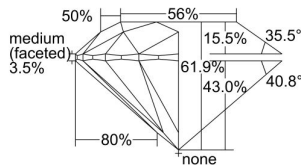

GIA®

FACSIMILE

GIA REPORT 2496383434

Verify this report at GIA.edu

GIA NATURAL DIAMOND DOSSIER®

May 16, 2024
GIA Report Number **2496383434**
Shape and Cutting Style ..... **Round Brilliant**
Measurements ..... **5.09 - 5.10 x 3.15 mm**

GRADING RESULTS

Carat Weight ..... **0.50 carat**
Color Grade ..... **D**
Clarity Grade **S11**
Cut Grade ..... **Excellent**

ADDITIONAL GRADING INFORMATION

Polish ..... **Excellent**
Symmetry ..... **Excellent**
Fluorescence ..... **Faint**
Clarity Characteristics ..... **Cloud, Crystal**
Inscription(s): **GIA 2496383434**

PROPORTIONS

Profile to actual proportions

GRADING SCALES

GIA COLOR SCALE	GIA CLARITY SCALE	GIA CUT SCALE	
D	FLAWLESS	EXCELLENT	
E	INTERNALLY FLAWLESS		
F		VVS₁	VERY GOOD
G	VVS₂		
H	VS₁	GOOD	
I	VS₂		
J	S1₁	FAIR	
K	S1₂		
L	I₁	POOR	
M	I₂		
N	I₃		
O			
P			
Q			
R			
S			
T			
U			
V			
W			
X			
Y			
Z