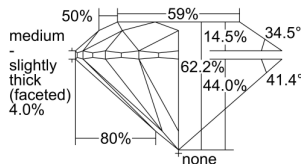

GIA®

FACSIMILE

GIA REPORT 2496383471

Verify this report at GIA.edu

GIA NATURAL DIAMOND DOSSIER®

May 16, 2024
GIA Report Number 2496383471
Shape and Cutting Style ..... Round Brilliant
Measurements ..... 5.39 - 5.42 x 3.36 mm

GRADING RESULTS

Carat Weight ..... 0.60 carat
Color Grade ..... D
Clarity Grade VVS2
Cut Grade ..... Excellent

ADDITIONAL GRADING INFORMATION

Polish ..... Excellent
Symmetry ..... Excellent
Fluorescence ..... Medium Blue
Clarity Characteristics ..... Pinpoint
Inscription(s): GIA 2496383471

PROPORTIONS

Profile to actual proportions

GRADING SCALES

GIA COLOR SCALE	GIA CLARITY SCALE	GIA CUT SCALE	
D	FLAWLESS	EXCELLENT	
E	INTERNALLY FLAWLESS		
F		VVS₁	VERY GOOD
G	VVS₂		
H	VS₁	GOOD	
I	VS₂		
J	SI₁	FAIR	
K	SI₂		
L	I₁	POOR	
M	I₂		
N	I₃		
O			
P			
Q			
R			
S			
T			
U			
V			
W			
X			
Y			
Z