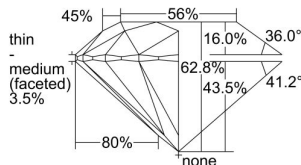

GIA®

FACSIMILE

GIA REPORT 2496384970

Verify this report at GIA.edu

GIA NATURAL DIAMOND DOSSIER®

May 16, 2024
GIA Report Number 2496384970
Shape and Cutting Style ..... Round Brilliant
Measurements ..... 5.42 - 5.45 x 3.41 mm

GRADING RESULTS

Carat Weight ..... 0.61 carat
Color Grade ..... D
Clarity Grade VS1
Cut Grade ..... Excellent

ADDITIONAL GRADING INFORMATION

Polish ..... Excellent
Symmetry ..... Excellent
Fluorescence ..... None
Clarity Characteristics ..... Needle, Pinpoint, Cloud
Inscription(s): GIA 2496384970

PROPORTIONS

Profile to actual proportions

GRADING SCALES

GIA COLOR SCALE	GIA CLARITY SCALE	GIA CUT SCALE	
D	FLAWLESS	EXCELLENT	
E	INTERNALLY FLAWLESS		
F		VVS₁	VERY GOOD
G	VVS₂		
H	VS₁	GOOD	
I	VS₂		
J	SI₁	FAIR	
K	SI₂		
L	I₁	POOR	
M			
N			
O	I₂		
P			
Q			
R	I₃		
S			
T			
U			
V			
W			
X			
Y			
Z