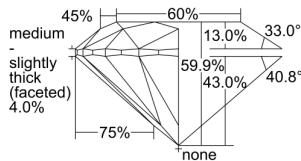

GIA®

FACSIMILE

GIA REPORT 2496389740

Verify this report at GIA.edu

GIA NATURAL DIAMOND DOSSIER®

May 17, 2024
GIA Report Number 2496389740
Shape and Cutting Style ..... Round Brilliant
Measurements ..... 5.00 - 5.01 x 3.00 mm

GRADING RESULTS

Carat Weight ..... 0.46 carat
Color Grade ..... G
Clarity Grade S11
Cut Grade ..... Excellent

ADDITIONAL GRADING INFORMATION

Polish ..... Excellent
Symmetry ..... Excellent
Fluorescence ..... None
Clarity Characteristics ..... Crystal
Inscription(s): GIA 2496389740

PROPORTIONS

Profile to actual proportions

GRADING SCALES

GIA COLOR SCALE	GIA CLARITY SCALE	GIA CUT SCALE	
D	FLAWLESS	EXCELLENT	
E	INTERNALLY FLAWLESS		
F		VVS₁	VERY GOOD
G	VVS₂		
H	VS₁	GOOD	
I	VS₂		
J	S1₁	FAIR	
K	S1₂		
L	I₁	POOR	
M	I₂		
N	I₃		
O			
P			
Q			
R			
S			
T			
U			
V			
W			
X			
Y			
Z