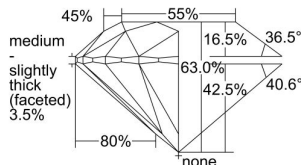

GIA®

FACSIMILE

GIA REPORT 2496393548

Verify this report at GIA.edu

GIA NATURAL DIAMOND DOSSIER®

May 17, 2024
GIA Report Number 2496393548
Shape and Cutting Style ..... Round Brilliant
Measurements ..... 4.38 - 4.42 x 2.77 mm

GRADING RESULTS

Carat Weight ..... 0.33 carat
Color Grade ..... G
Clarity Grade VS1
Cut Grade ..... Excellent

ADDITIONAL GRADING INFORMATION

Polish ..... Excellent
Symmetry ..... Excellent
Fluorescence ..... None
Clarity Characteristics ..... Crystal, Cloud
Inscription(s): GIA 2496393548

PROPORTIONS

Profile to actual proportions

GRADING SCALES

GIA COLOR SCALE

COLORESS	D
	E
	F
	G
	H
	I
	J
NEAR COLORESS	K
	L
Faint	M
	N
	O
	P
	Q
	R
	S
	T
	U
	V
	W
	X
	Y
Light	Z

GIA CLARITY SCALE

FLAWLESS	VERY VERY SLIGHTLY INCLUDED	VS₁	VS₂	SI₁	SI₂	I₁	I₂	I₃	
									VERY SLIGHTLY INCLUDED
INTERNALLY FLAWLESS									

GIA CUT SCALE

EXCELLENT
VERY GOOD
GOOD
FAIR
POOR