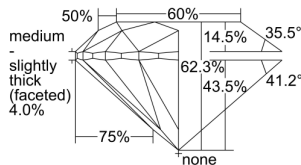

GIA®

FACSIMILE

GIA REPORT 2496403704

Verify this report at GIA.edu

GIA NATURAL DIAMOND DOSSIER®

May 21, 2024
GIA Report Number 2496403704
Shape and Cutting Style ..... Round Brilliant
Measurements ..... 6.12 - 6.16 x 3.83 mm

GRADING RESULTS

Carat Weight ..... 0.90 carat
Color Grade ..... K
Clarity Grade VS1
Cut Grade ..... Excellent

ADDITIONAL GRADING INFORMATION

Polish ..... Excellent
Symmetry ..... Excellent
Fluorescence ..... Faint
Clarity Characteristics ..... Crystal
Inscription(s): GIA 2496403704

PROPORTIONS

Profile to actual proportions

GRADING SCALES

GIA COLOR SCALE	GIA CLARITY SCALE	GIA CUT SCALE	
D	FLAWLESS	EXCELLENT	
E	INTERNALLY FLAWLESS		
F		VVS₁	VERY GOOD
G	VVS₂		
H	VS₁	GOOD	
I	VS₂		
J	SI₁	FAIR	
K	SI₂		
L	I₁	POOR	
M	I₂		
N	I₃		
O			
P			
Q			
R			
S			
T			
U			
V			
W			
X			
Y			
Z