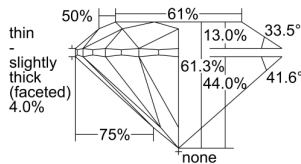

GIA®

FACSIMILE

GIA REPORT 2496412649

Verify this report at GIA.edu

GIA NATURAL DIAMOND DOSSIER®

May 20, 2024
GIA Report Number 2496412649
Shape and Cutting Style ..... Round Brilliant
Measurements ..... 4.26 - 4.31 x 2.63 mm

GRADING RESULTS

Carat Weight ..... 0.30 carat
Color Grade ..... F
Clarity Grade S11
Cut Grade ..... Excellent

ADDITIONAL GRADING INFORMATION

Polish ..... Excellent
Symmetry ..... Very Good
Fluorescence ..... None
Clarity Characteristics ..... Crystal, Cloud
Inscription(s): GIA 2496412649

PROPORTIONS

Profile to actual proportions