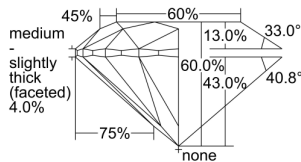

GIA®

FACSIMILE

GIA REPORT 2496413531

Verify this report at GIA.edu

GIA NATURAL DIAMOND DOSSIER®

May 21, 2024
GIA Report Number 2496413531
Shape and Cutting Style ..... Round Brilliant
Measurements ..... 4.63 - 4.64 x 2.78 mm

GRADING RESULTS

Carat Weight ..... 0.37 carat
Color Grade ..... E
Clarity Grade VVS1
Cut Grade ..... Excellent

ADDITIONAL GRADING INFORMATION

Polish ..... Excellent
Symmetry ..... Excellent
Fluorescence ..... Medium Blue
Clarity Characteristics ..... Pinpoint
Inscription(s): GIA 2496413531

PROPORTIONS

Profile to actual proportions

GRADING SCALES

GIA COLOR SCALE	GIA CLARITY SCALE	GIA CUT SCALE	
D	FLAWLESS	EXCELLENT	
E	INTERNALLY FLAWLESS		
F		VVS₁	VERY GOOD
G	VVS₂		
H	VS₁	GOOD	
I	VS₂		
J	SI₁	FAIR	
K	SI₂		
L	I₁	POOR	
M	I₂		
N	I₃		
O			
P			
Q			
R			
S			
T			
U			
V			
W			
X			
Y			
Z