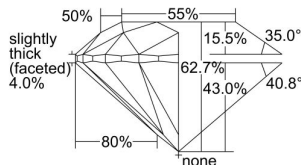

GIA®

FACSIMILE

GIA REPORT 2496417891

Verify this report at GIA.edu

GIA NATURAL DIAMOND DOSSIER®

May 23, 2024
GIA Report Number 2496417891
Shape and Cutting Style ..... Round Brilliant
Measurements ..... 5.67 - 5.69 x 3.56 mm

GRADING RESULTS

Carat Weight ..... 0.71 carat
Color Grade ..... G
Clarity Grade VS1
Cut Grade ..... Excellent

ADDITIONAL GRADING INFORMATION

Polish ..... Excellent
Symmetry ..... Excellent
Fluorescence ..... None
Clarity Characteristics ..... Cloud, Crystal, Needle
Inscription(s): GIA 2496417891

PROPORTIONS

Profile to actual proportions

GRADING SCALES

GIA COLOR SCALE	GIA CLARITY SCALE	GIA CUT SCALE	
D	FLAWLESS	EXCELLENT	
E	INTERNALLY FLAWLESS		
F		VVS₁	VERY GOOD
G	VVS₂		
H	VS₁	GOOD	
I	VS₂		
J	SI₁	FAIR	
K	SI₂		
L	I₁	POOR	
M	I₂		
N	I₃		
O			
P			
Q			
R			
S			
T			
U			
V			
W			
X			
Y			
Z